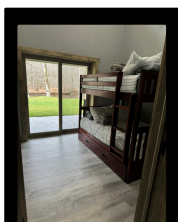

# CABIN AMMENITIES

**EACH CABIN-** *2 separate cabins available*

- Sleeps 9 adults
- 2 bedrooms
- 2 full baths
- Combined open kitchen, dining & living space
- Washer & dryer
- Covered patio with chairs
- Custom-made fire ring with plenty of seating
- Covered pavilion with electric
- Cable TV & Wi-Fi
- Heat & air conditioning
- Cut firewood for purchase
- Boat parking

## BEDROOM 2

- Queen bed
- Private full bath
- TV